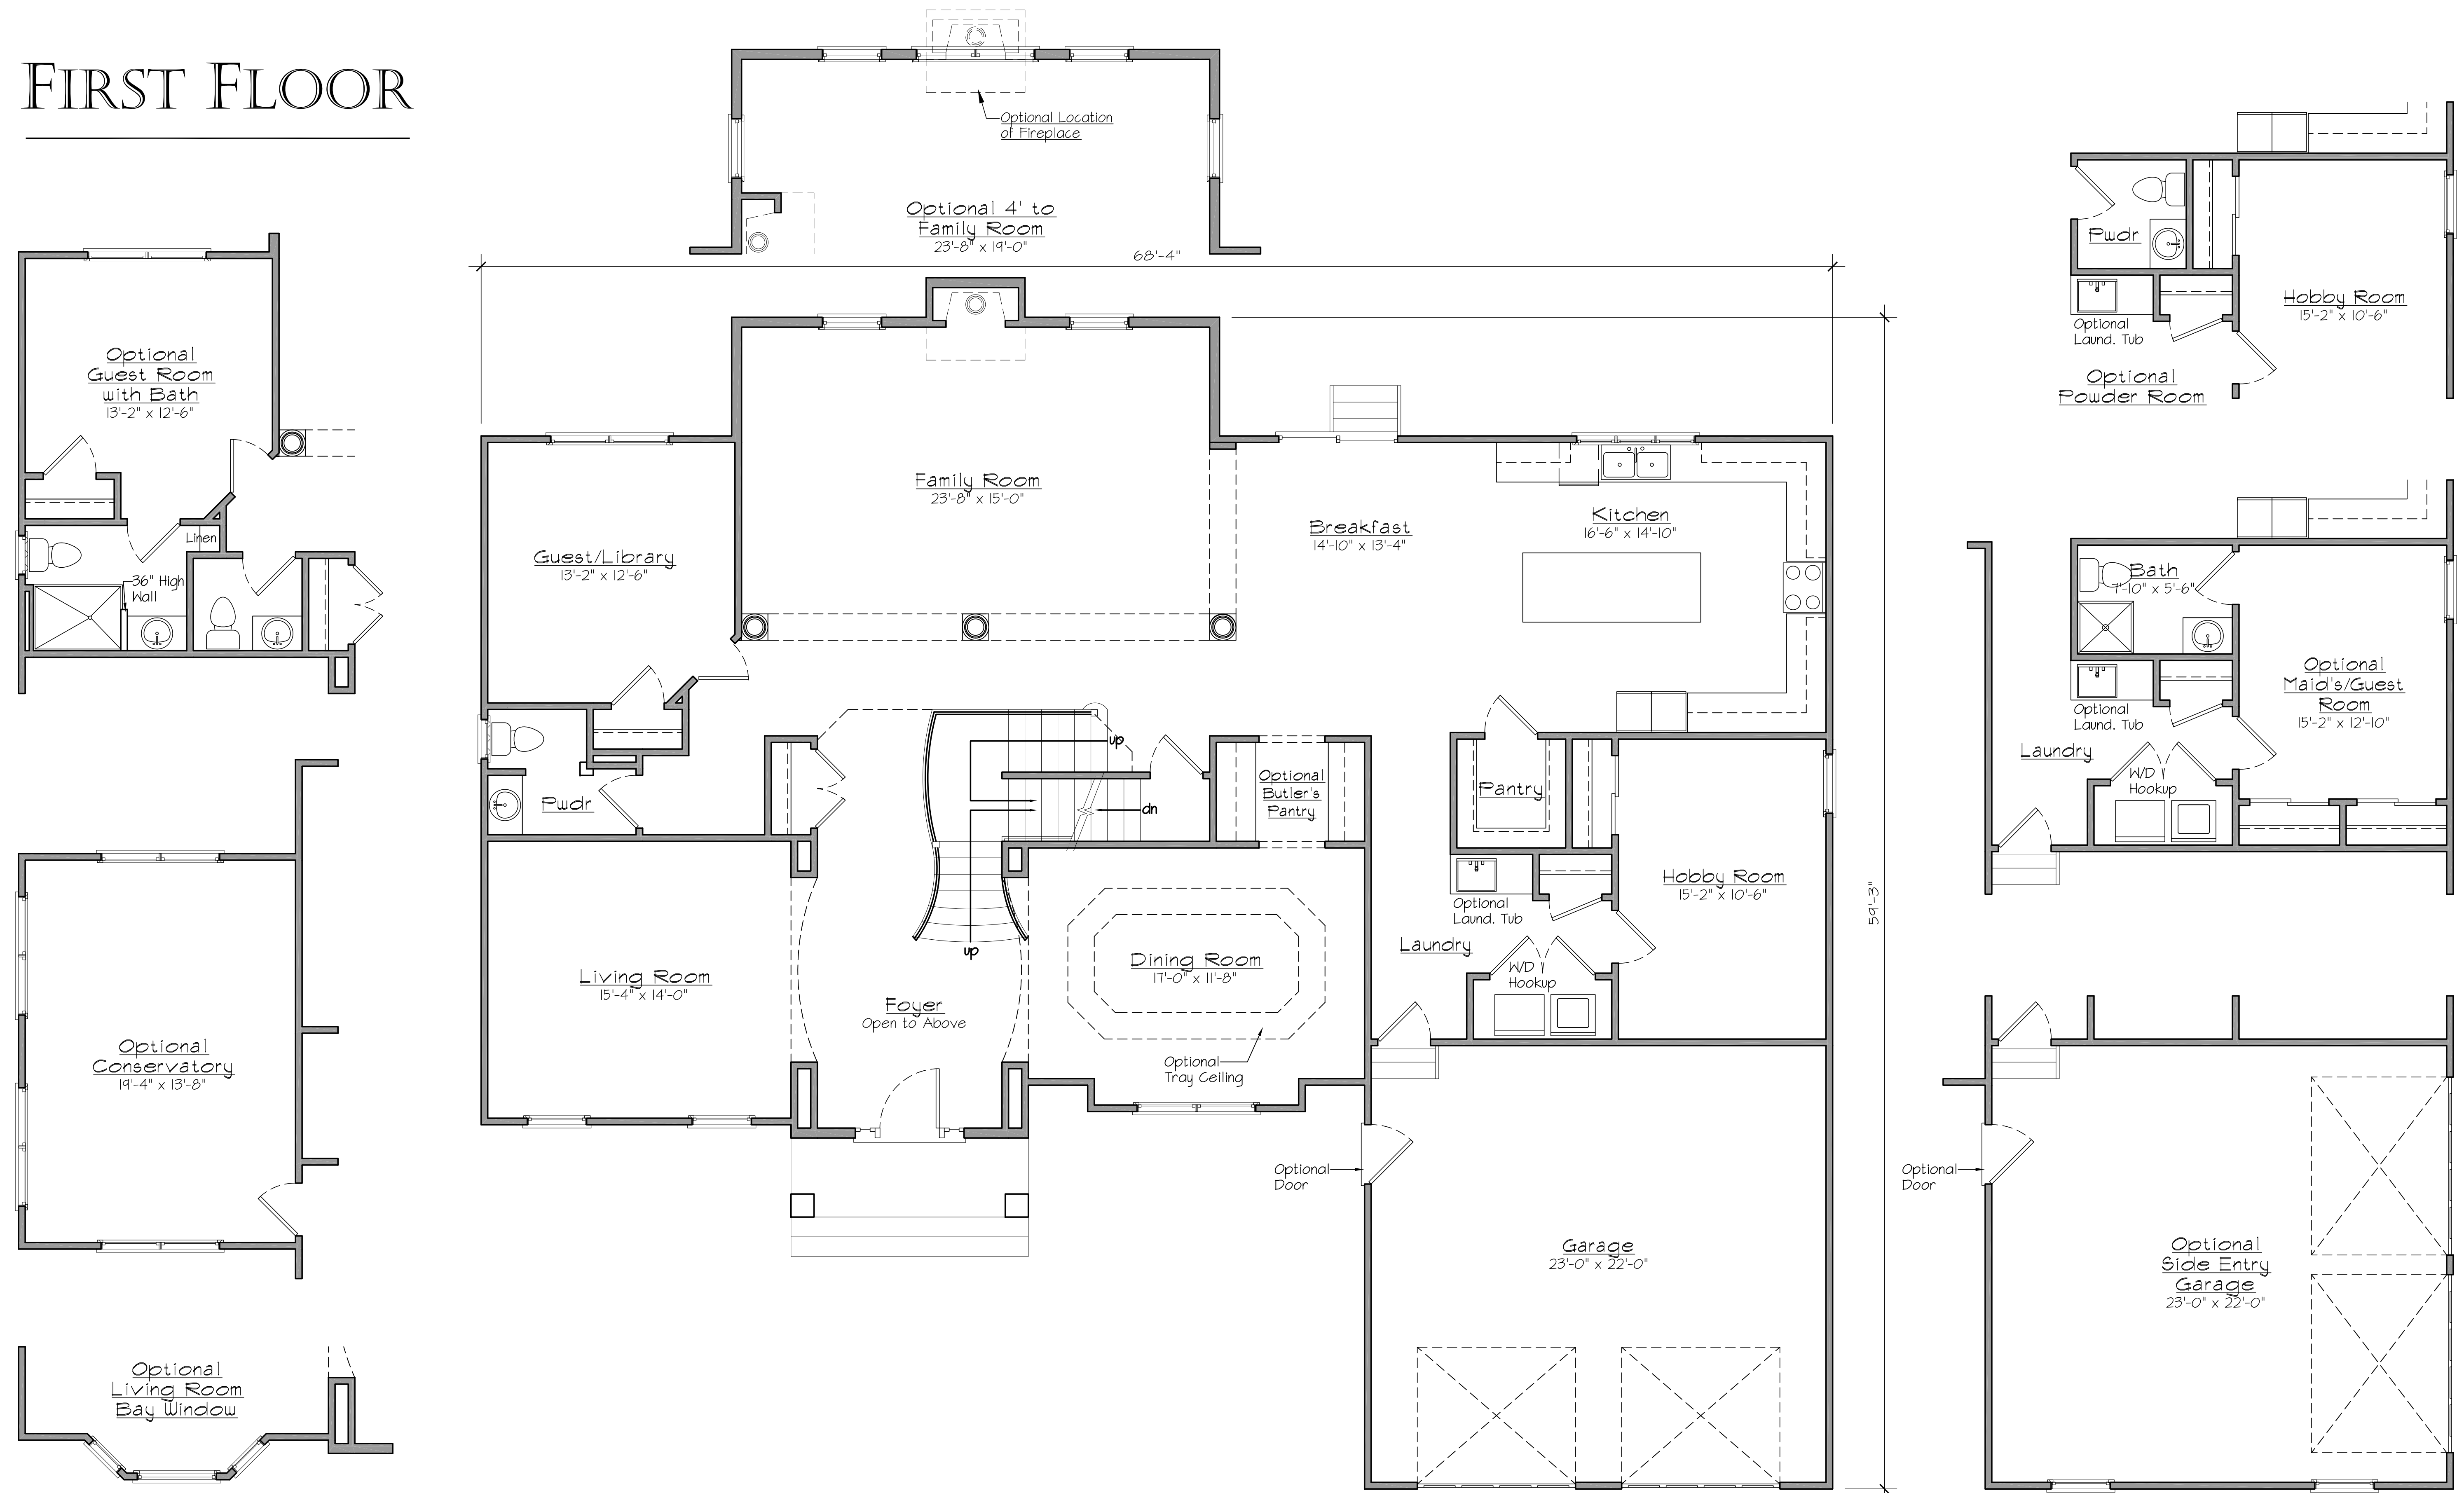

# THE YORKTOWN HIP OR GABLE COURTYARD

BEDROOMS: 4    BATHROOMS: 3    POWDER ROOM: 1    BASE SQ. FOOTAGE: 4,593

## FIRST FLOOR

## SECOND FLOOR