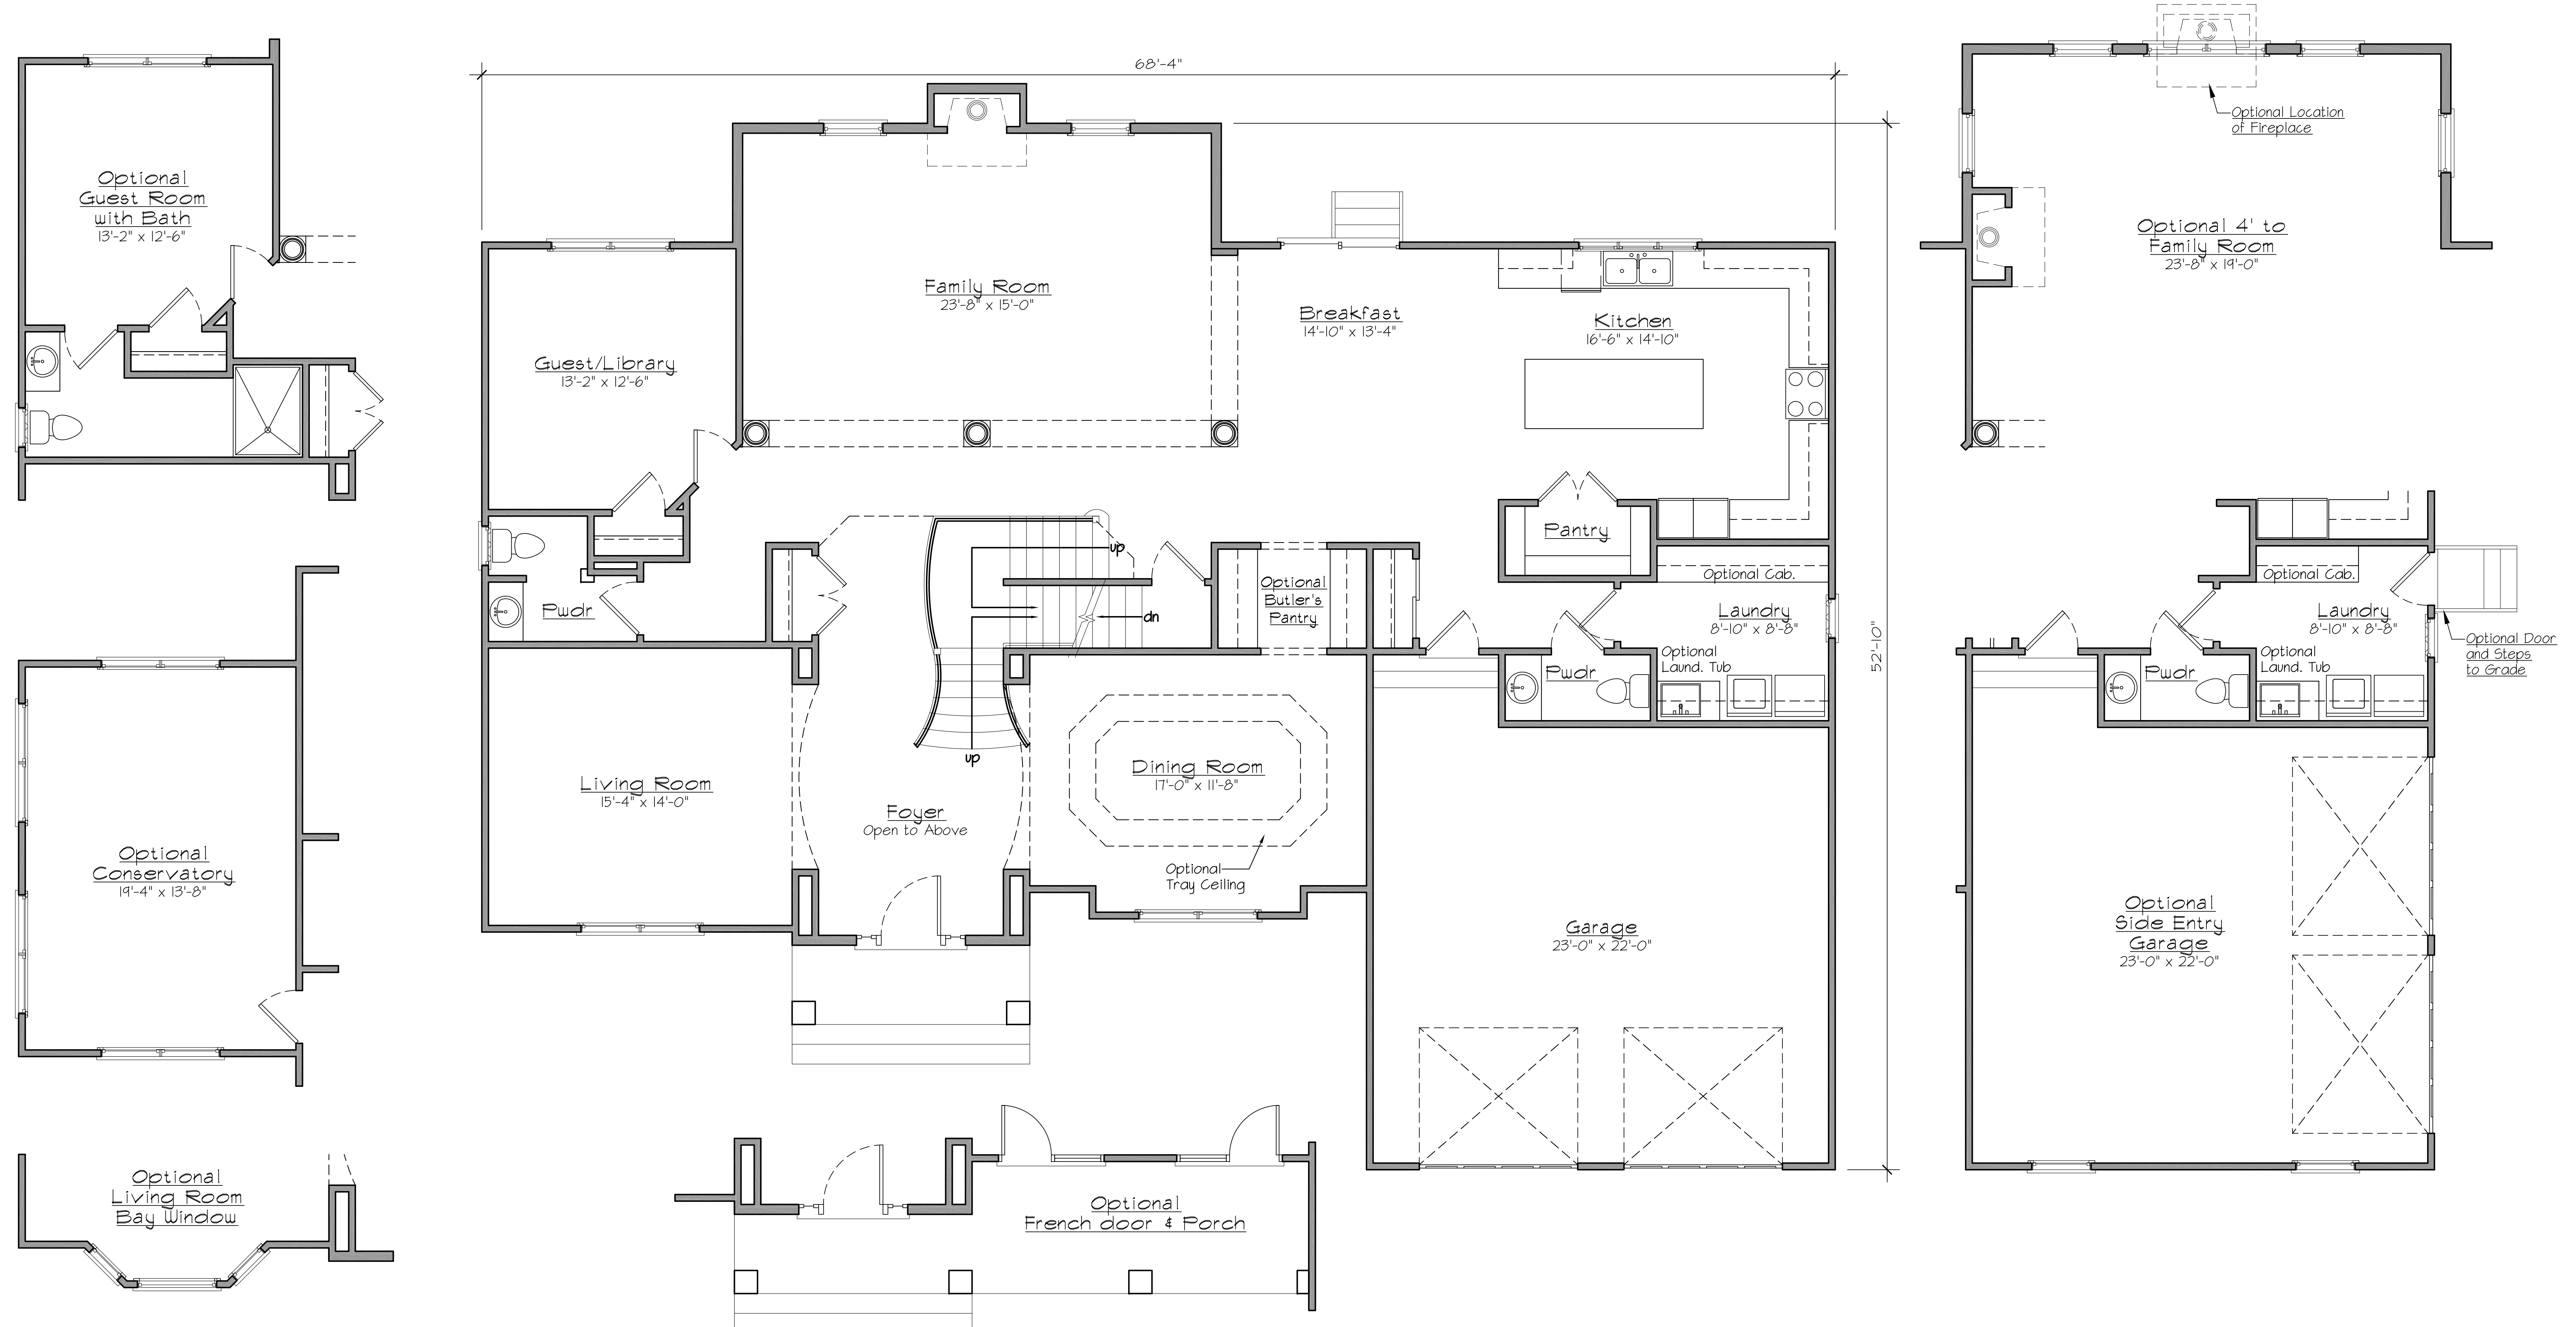

THE YORKTOWN HIP OR GABLE

BEDROOMS: 4 BATHROOMS: 3 POWDER ROOM: 2 BASE SQ. FOOTAGE: 4,284

FIRST FLOOR

THE YORKTOWN HIP OR GABLE

BEDROOMS: 4 BATHROOMS: 3 POWDER ROOM: 2 BASE SQ. FOOTAGE: 4,284

SECOND FLOOR