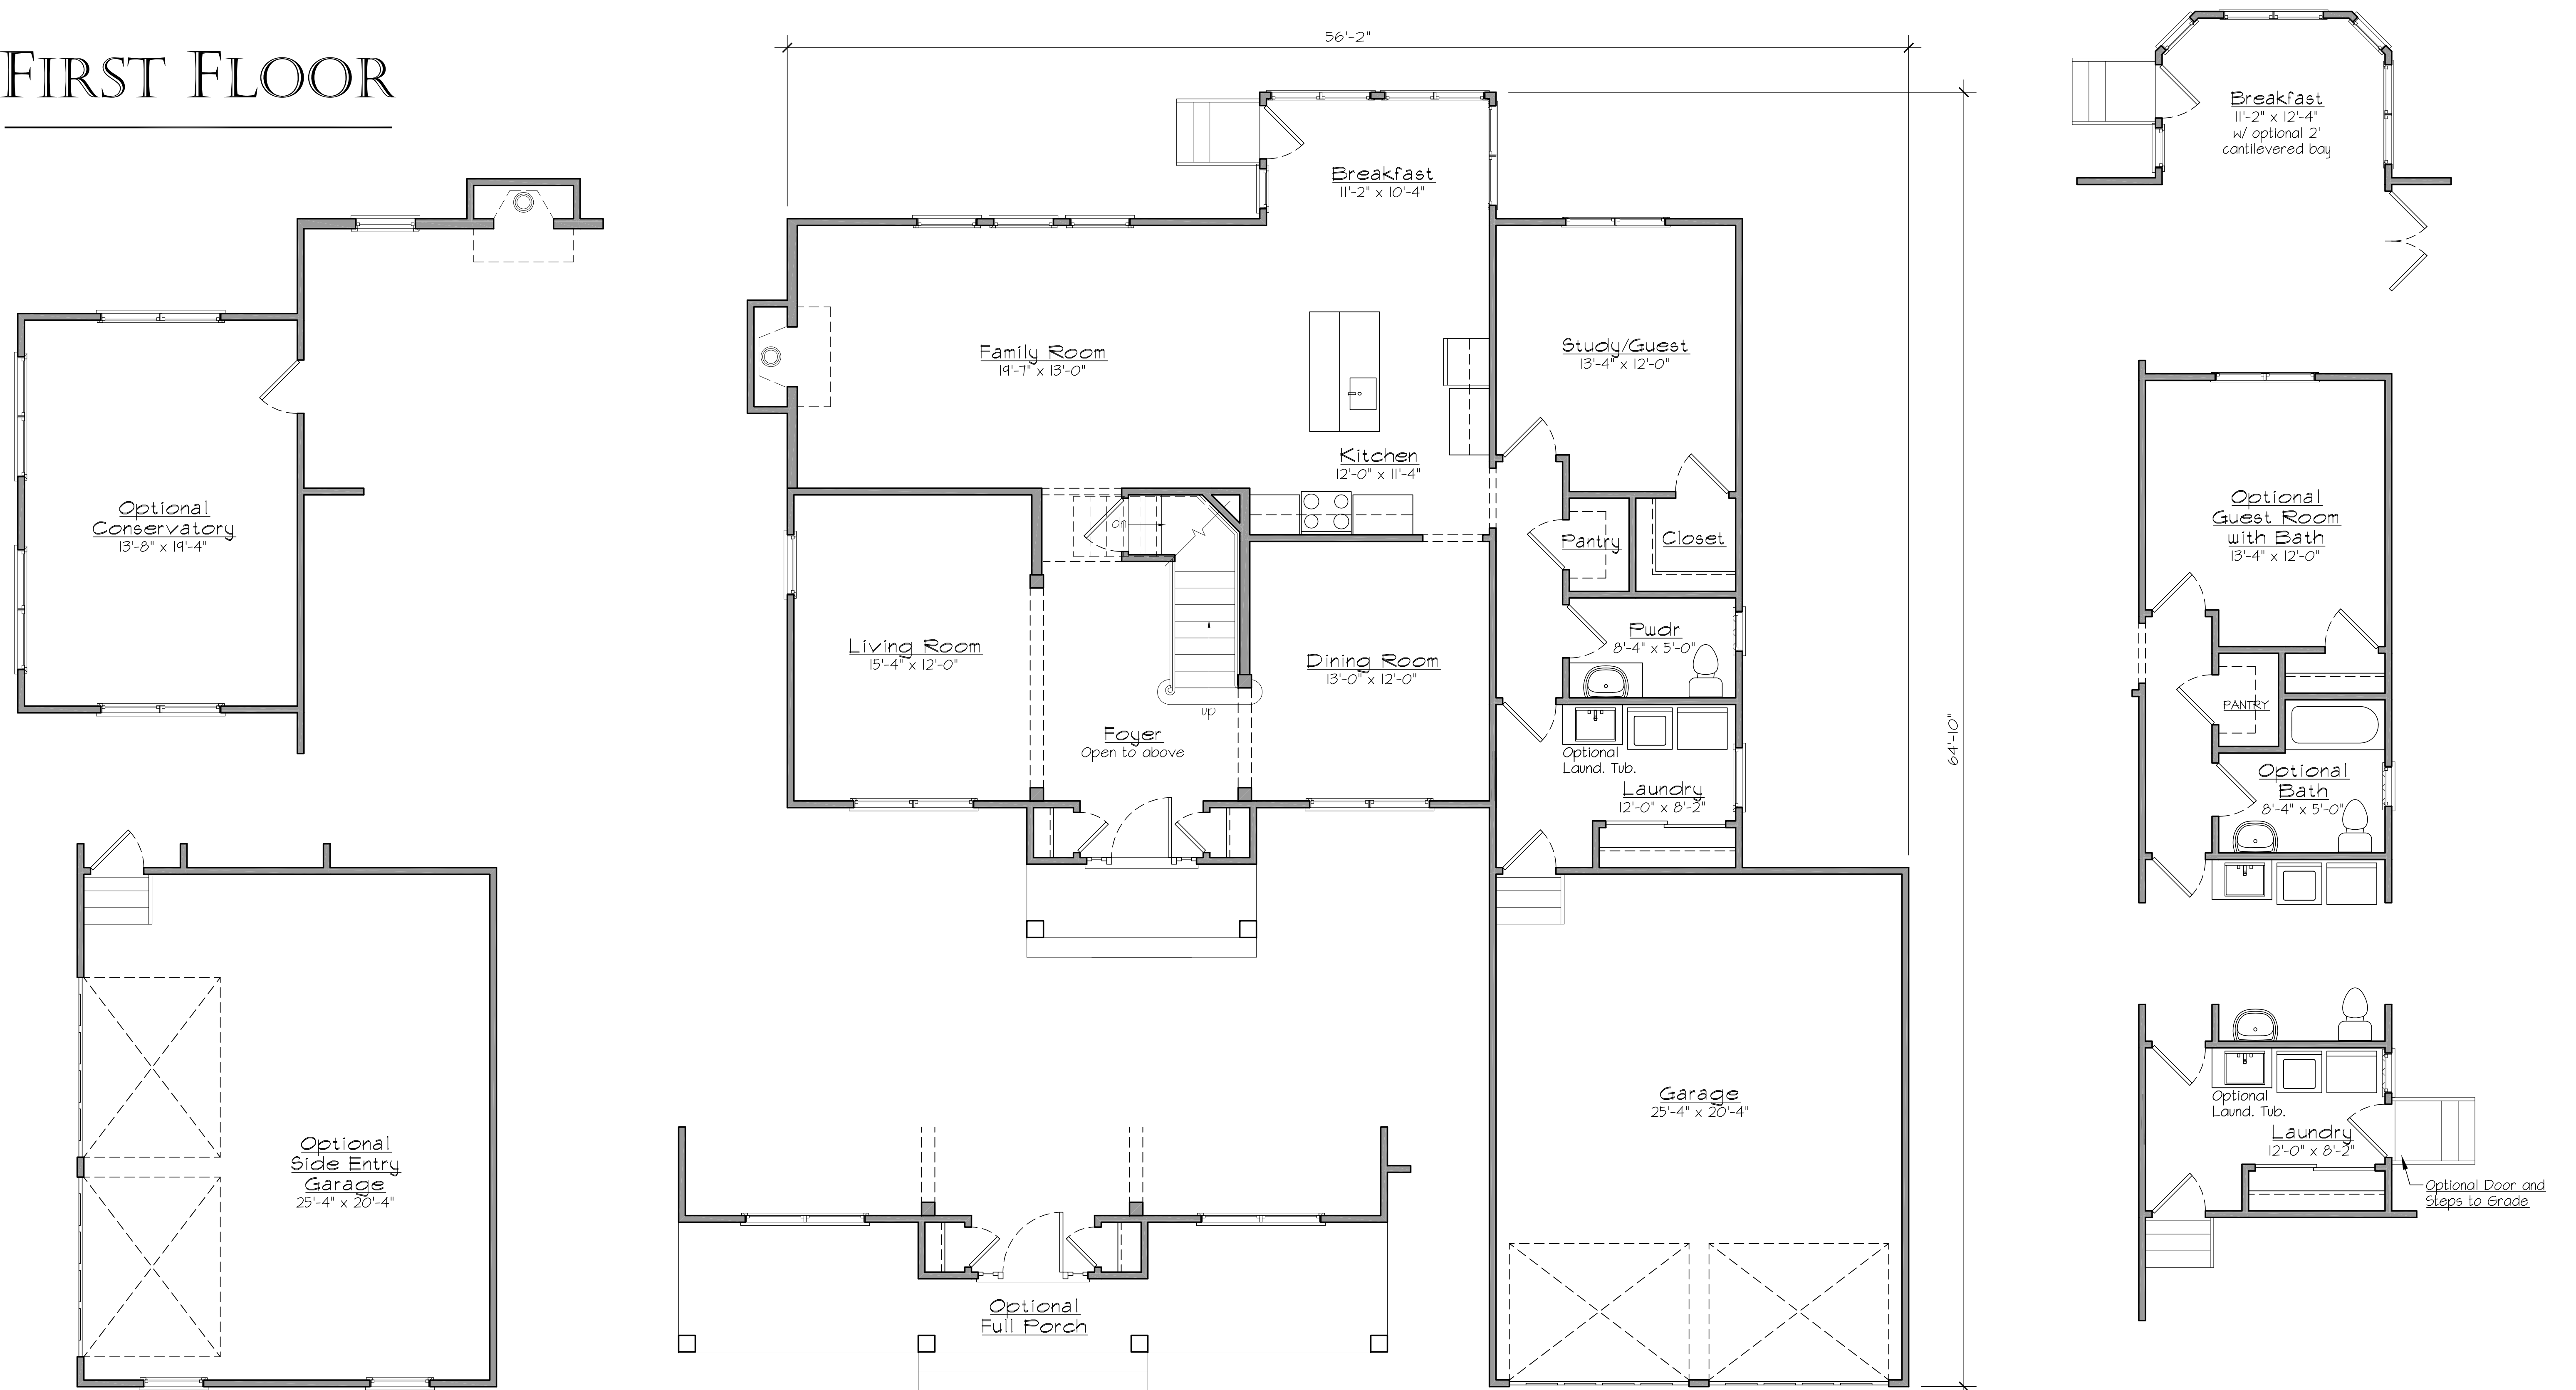

THE DELAWARE HIP OR GABLE COURTYARD

BEDROOMS: 4 BATHROOMS: 2 POWDER ROOM: 1 BASE SQ. FOOTAGE: 2,897

FIRST FLOOR

THE DELAWARE HIP OR GABLE COURTYARD

BEDROOMS: 4 BATHROOMS: 2 POWDER ROOM: 1 BASE SQ. FOOTAGE: 2,897

SECOND FLOOR