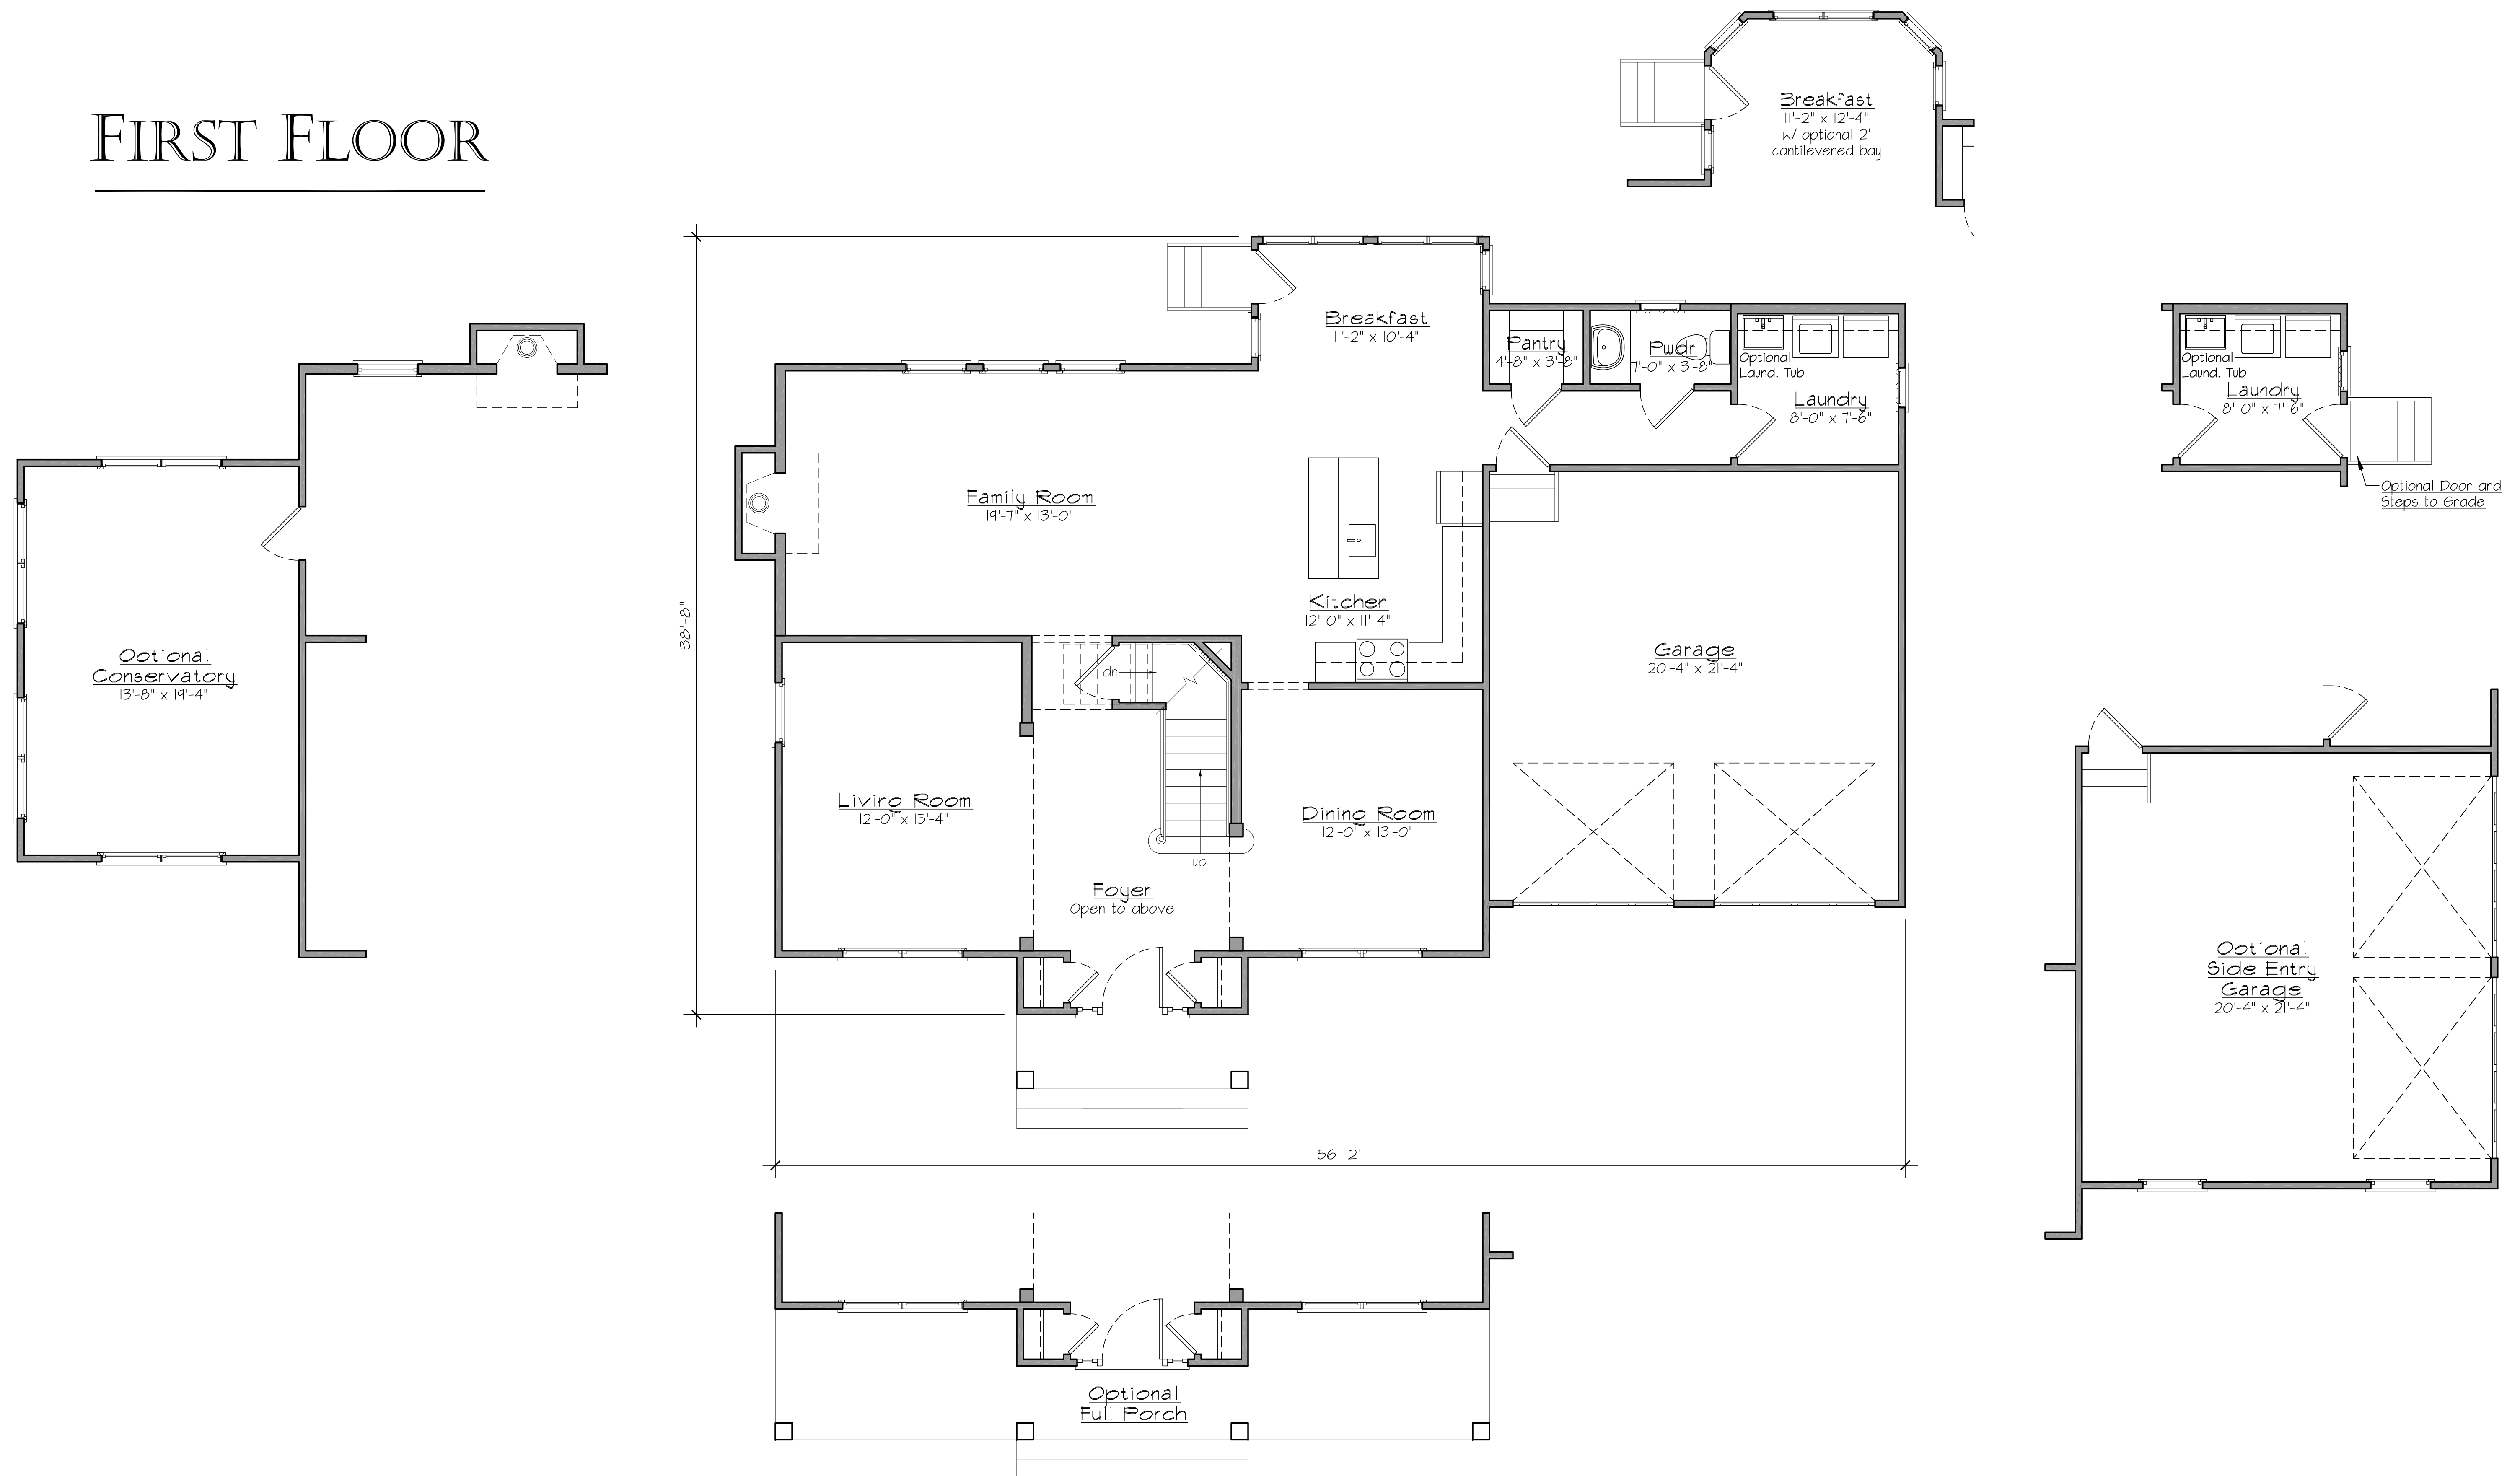

THE DELAWARE HIP OR GABLE

BEDROOMS: 4 BATHROOMS: 2 POWDER ROOM: 1 BASE SQ. FOOTAGE: 2,774

FIRST FLOOR

THE DELAWARE HIP OR GABLE

BEDROOMS: 4 BATHROOMS: 2 POWDER ROOM: 1 BASE SQ. FOOTAGE: 2,774

SECOND FLOOR