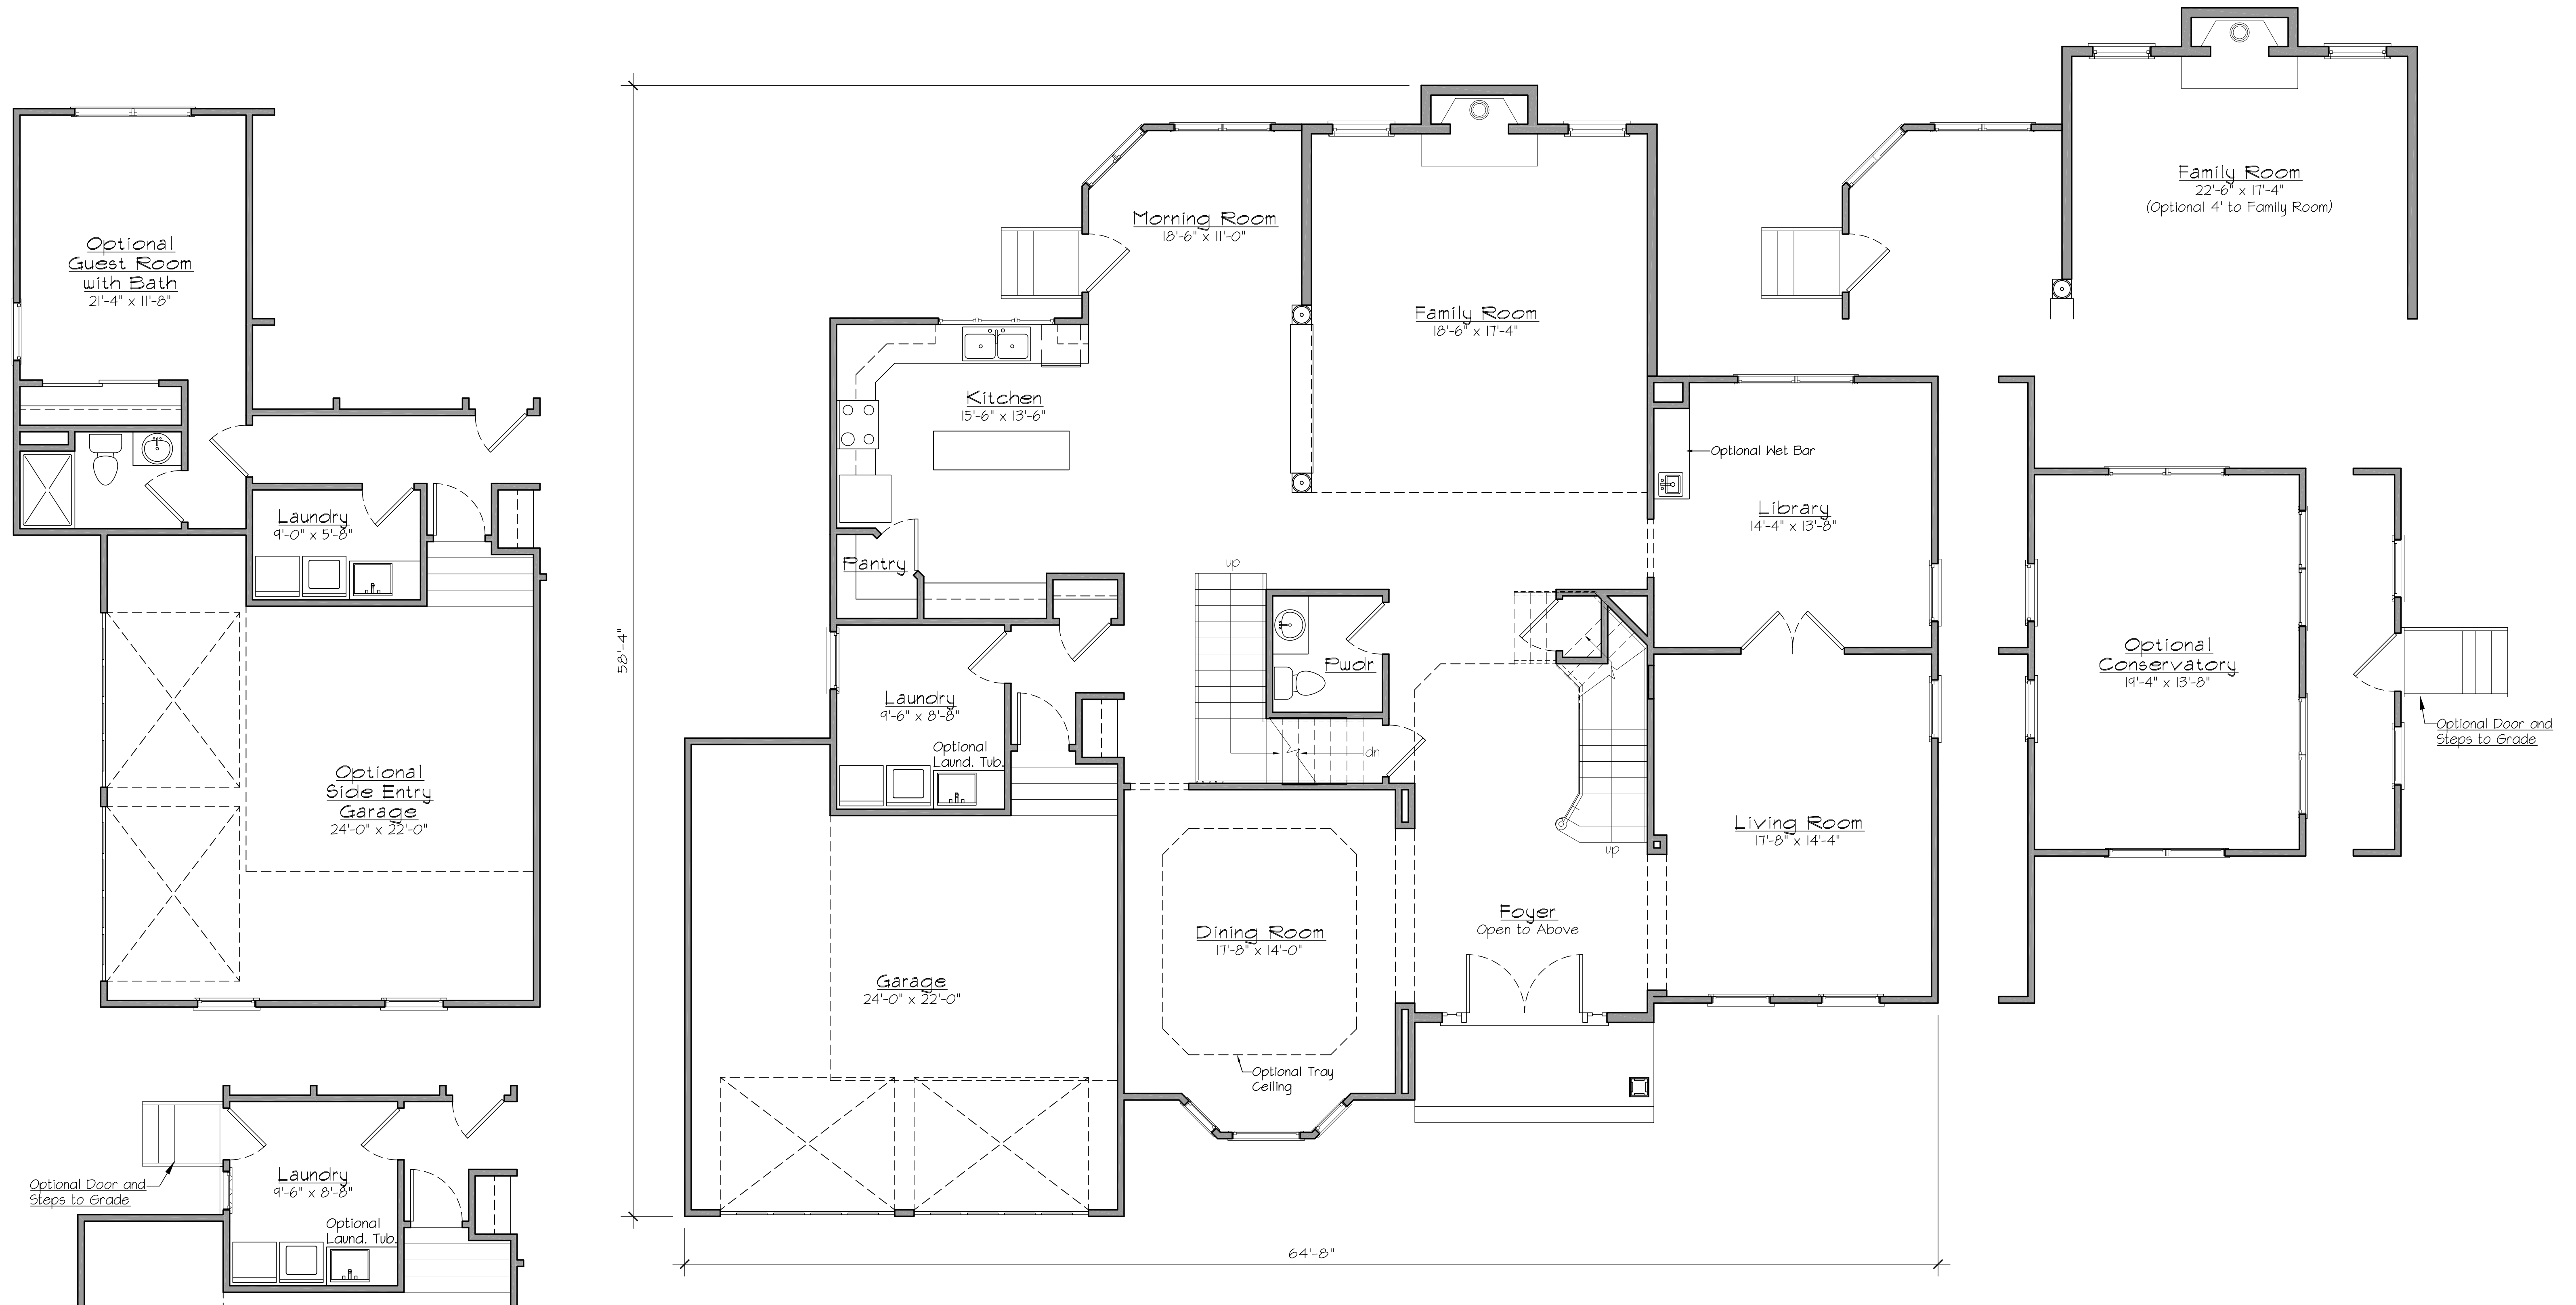

THE CROSSWICK HIP OR GABLE

BEDROOMS: 4 BATHROOMS: 2 POWDER ROOM: 1 BASE SQ. FOOTAGE: 3,911

FIRST FLOOR

THE CROSSWICK HIP OR GABLE

BEDROOMS: 4 BATHROOMS: 2 POWDER ROOM: 1 BASE SQ. FOOTAGE: 3,911

SECOND FLOOR