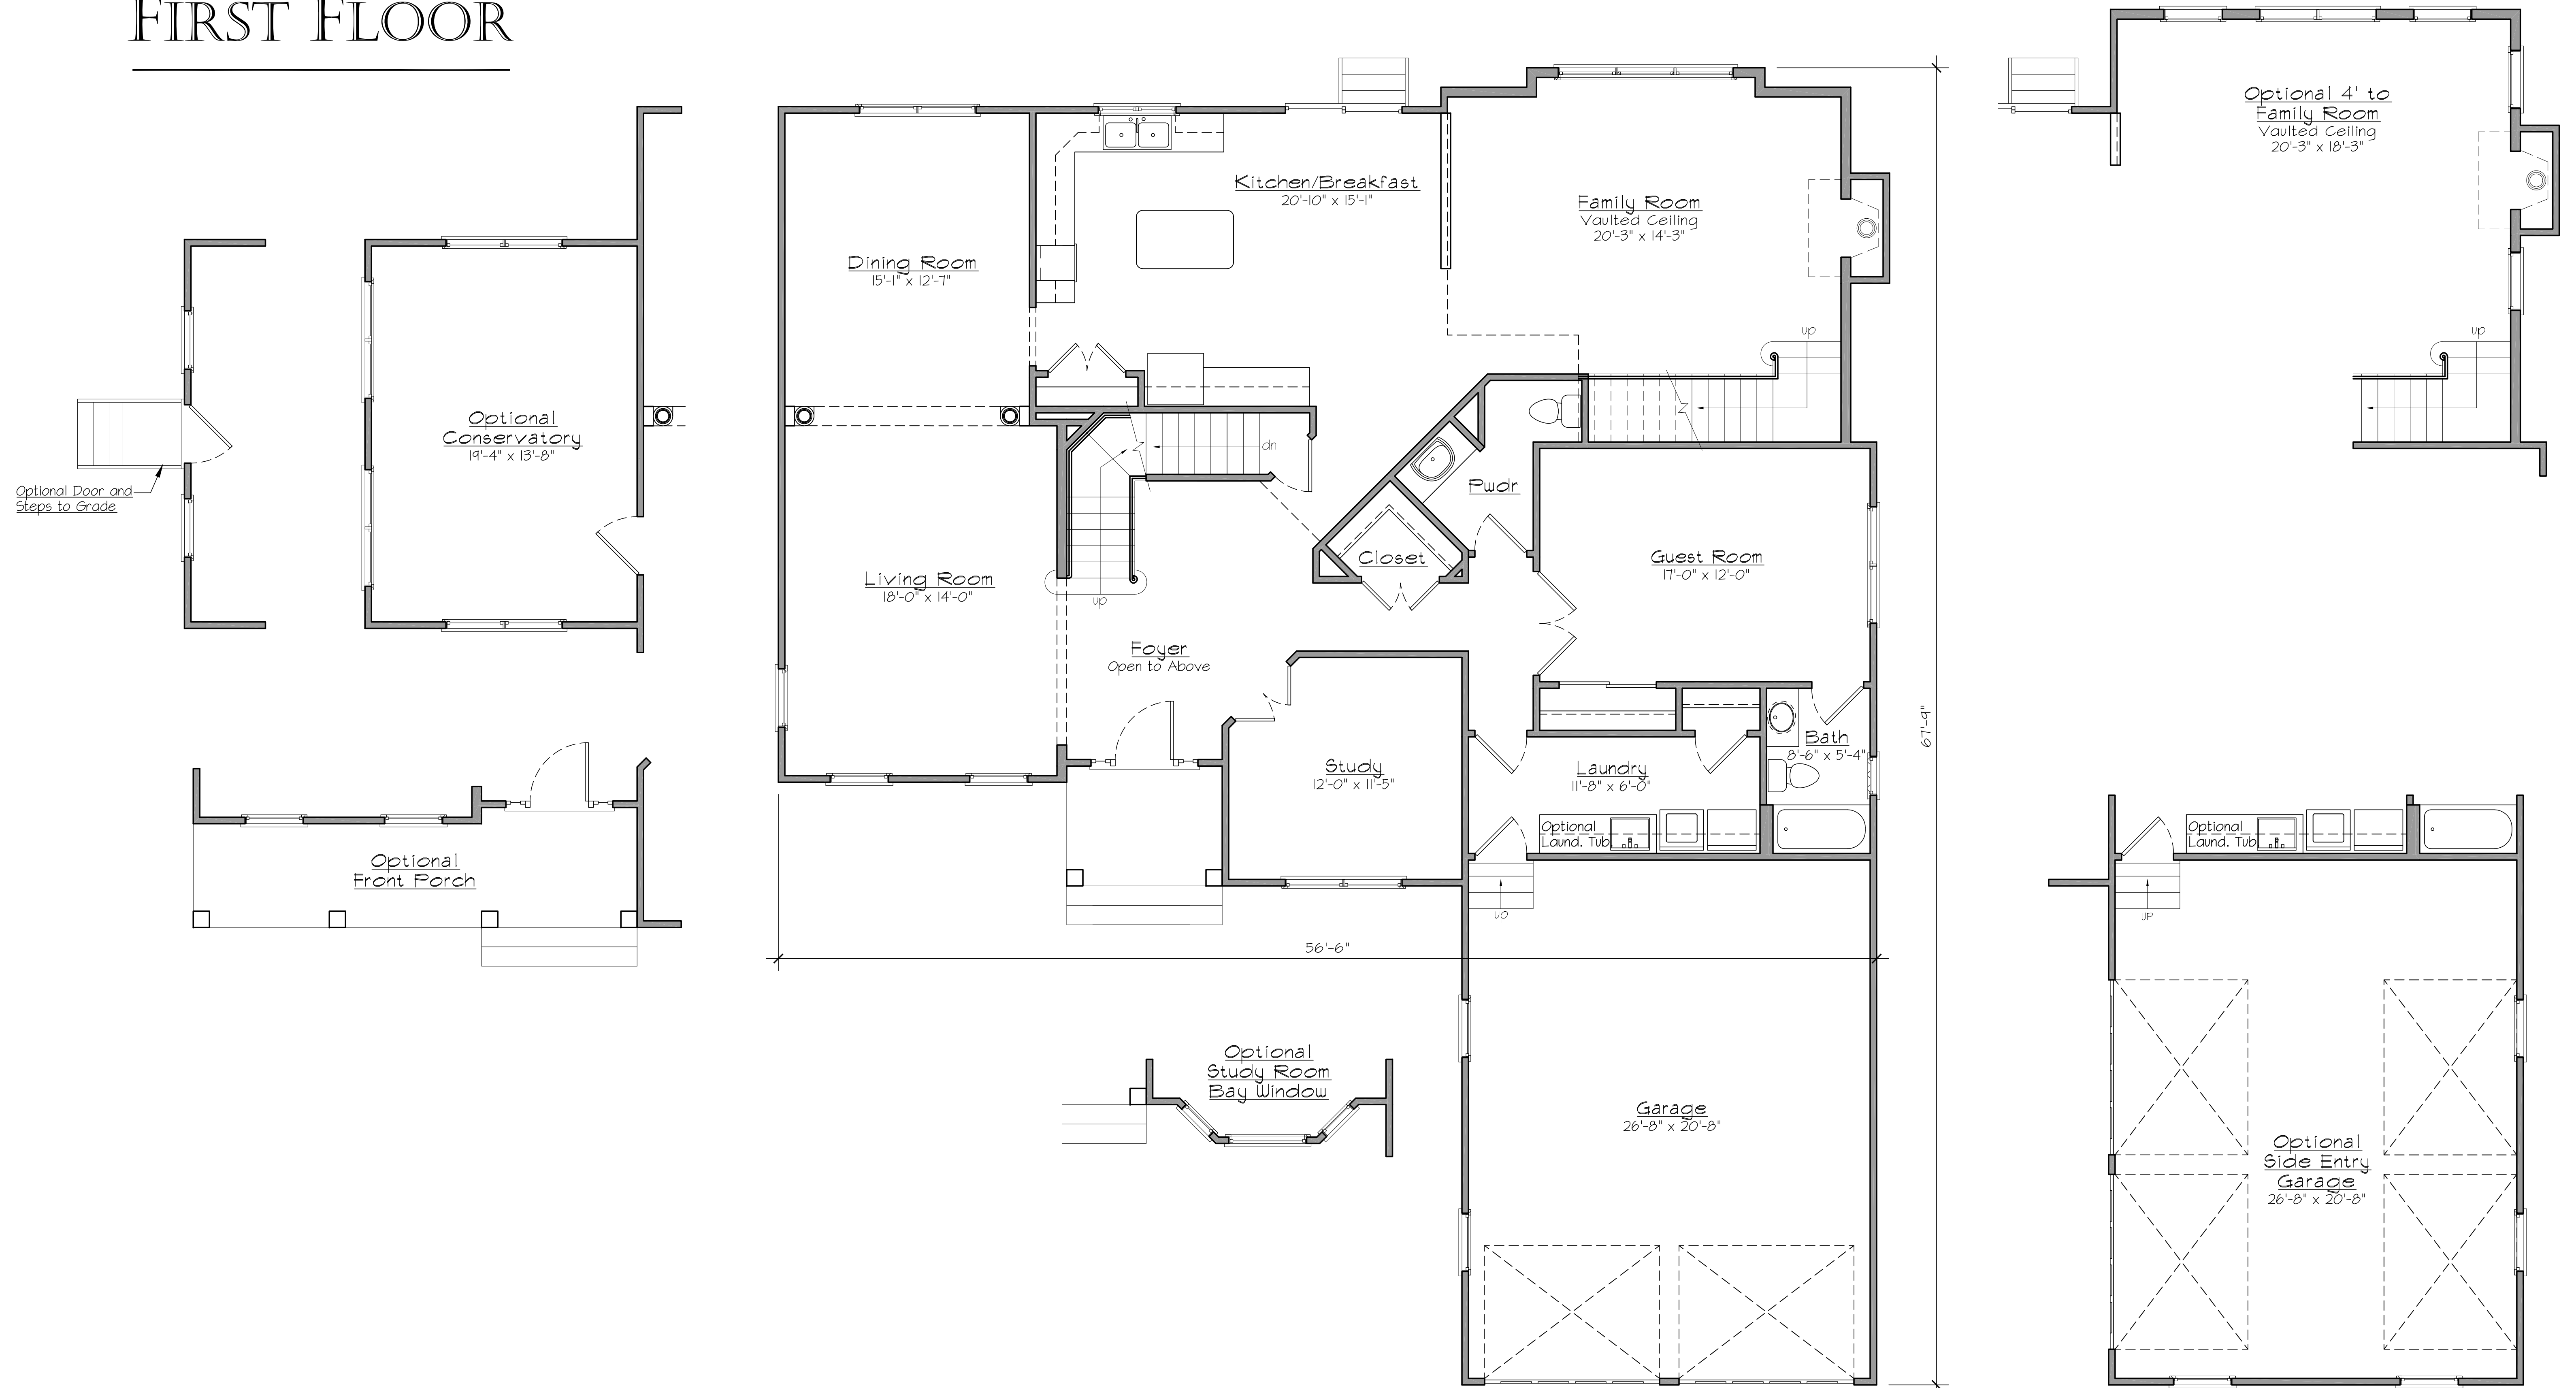

THE BUTTONWOOD HIP OR GABLE COURTYARD

BEDROOMS: 4 BATHROOMS: 2 POWDER ROOM: 1 BASE SQ. FOOTAGE: 3,770

FIRST FLOOR

THE BUTTONWOOD HIP OR GABLE COURTYARD

BEDROOMS: 4 BATHROOMS: 2 POWDER ROOM: 1 BASE SQ. FOOTAGE: 3,770

SECOND FLOOR