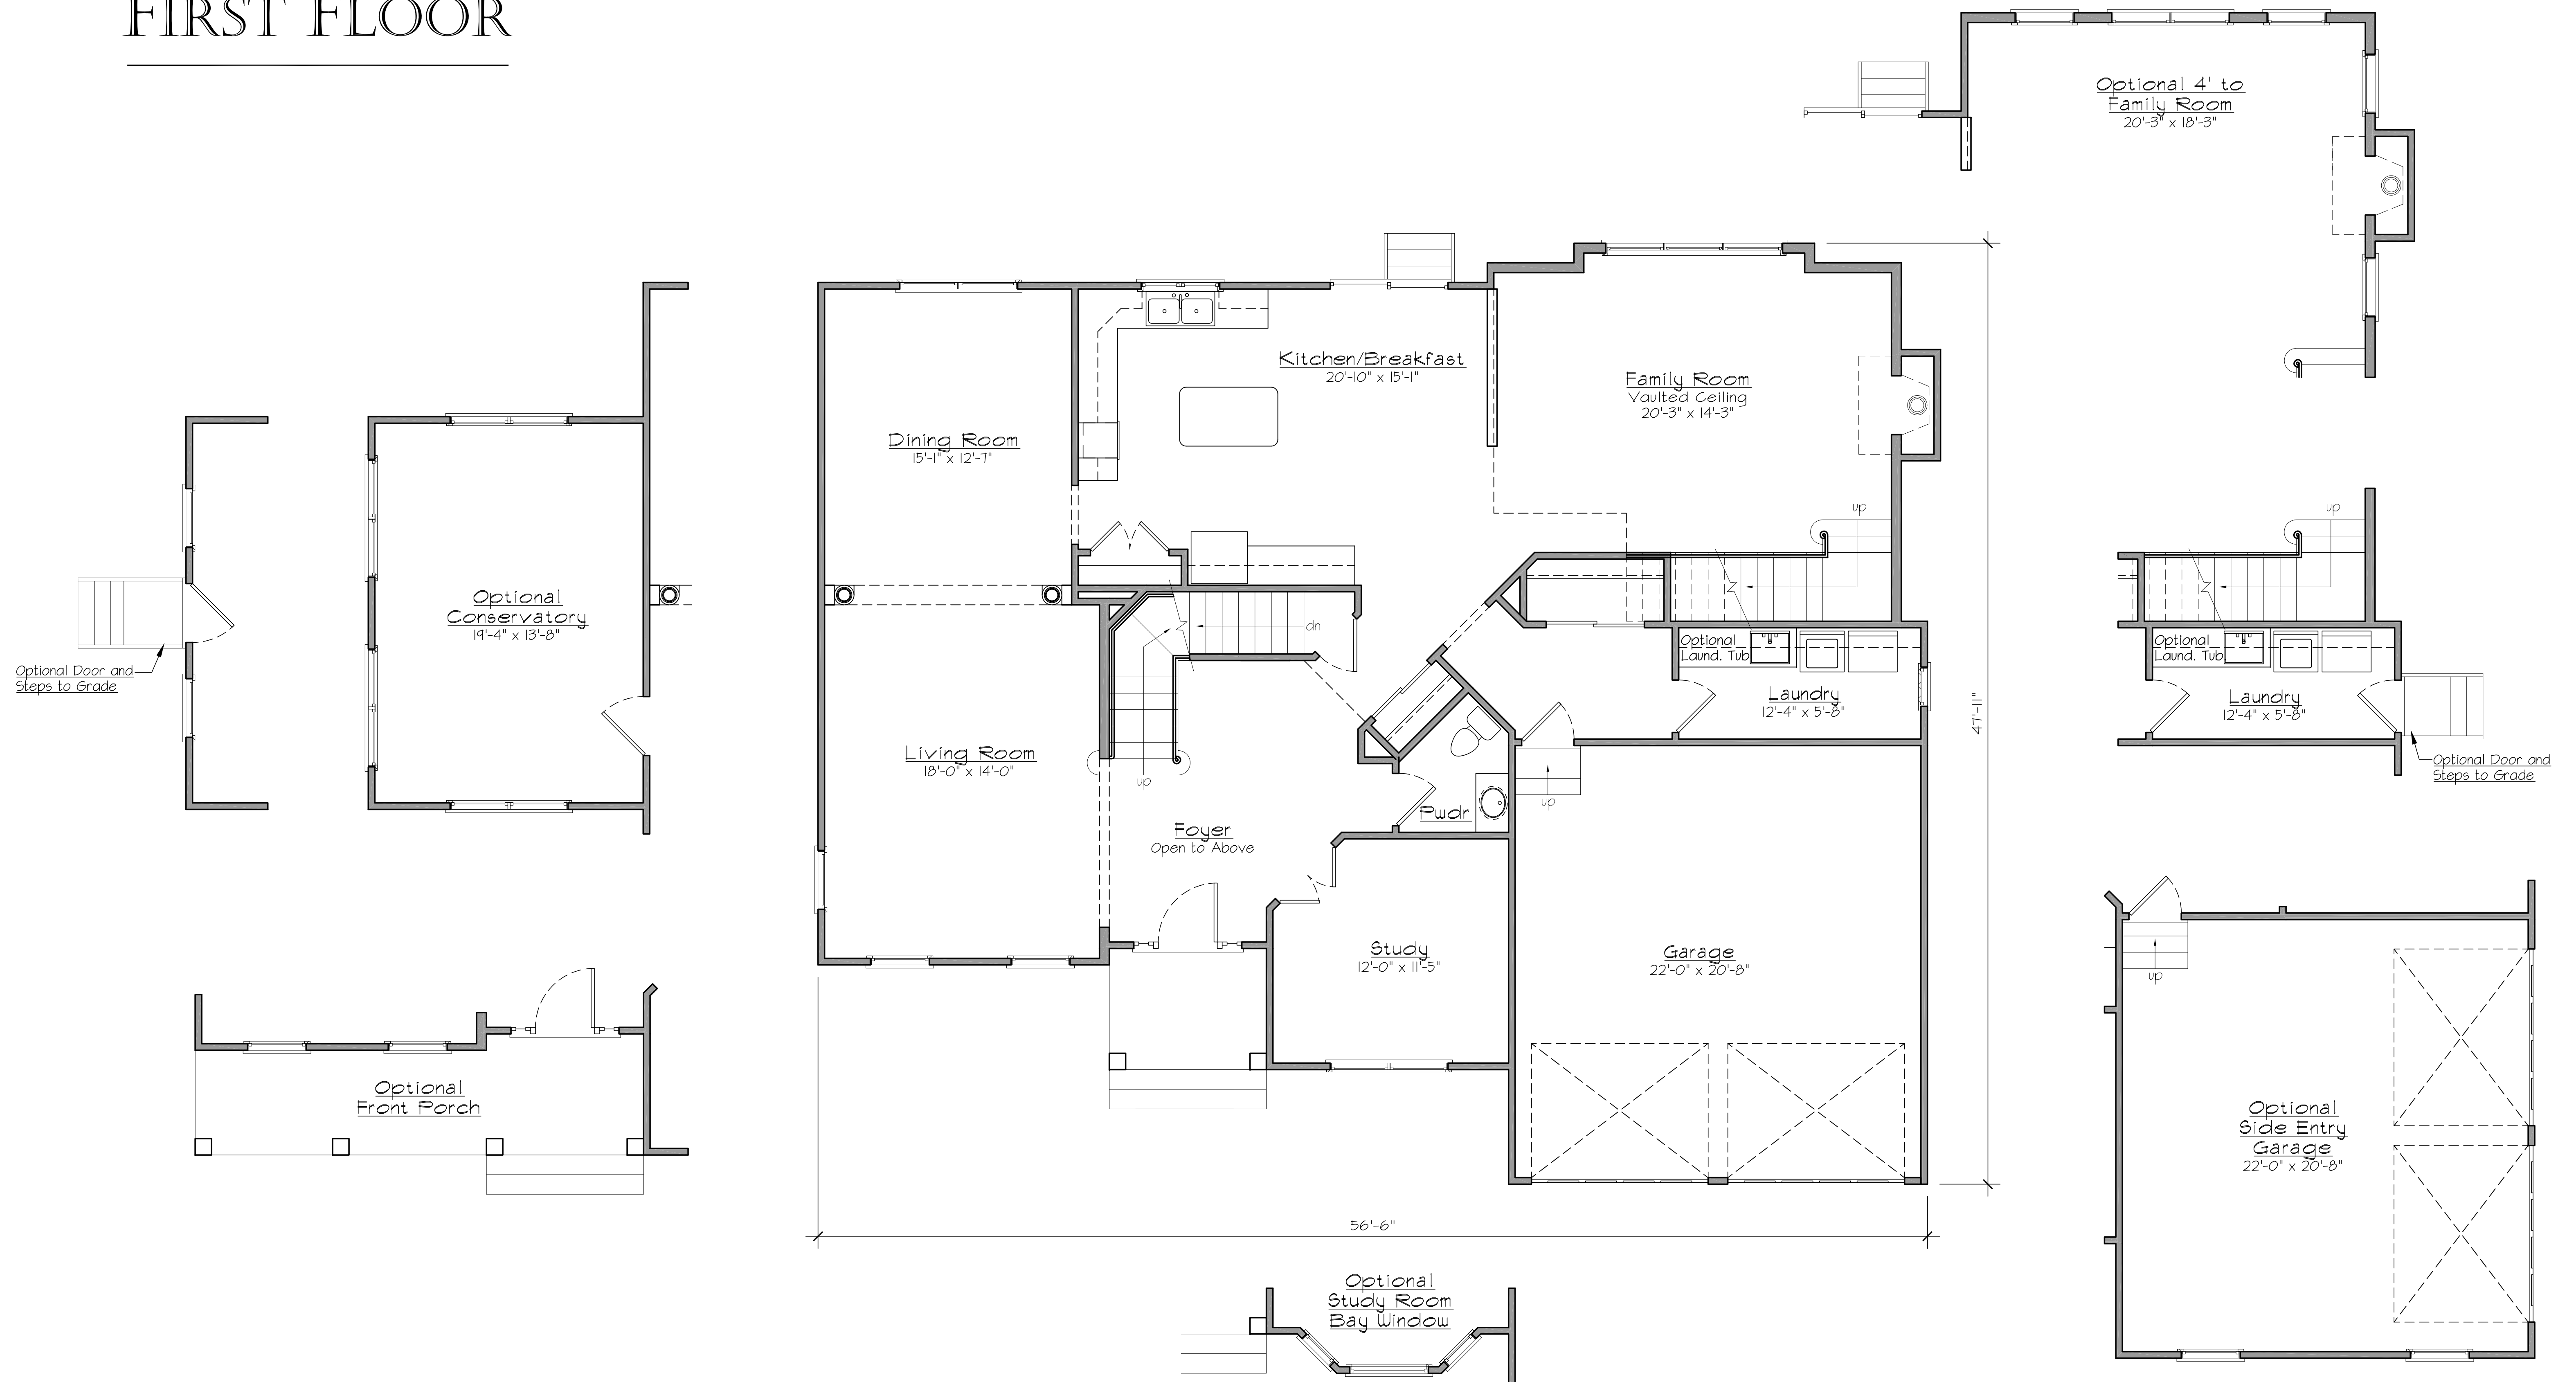

THE BUTTONWOOD HIP OR GABLE

BEDROOMS: 4 BATHROOMS: 2 POWDER ROOM: 1 BASE SQ. FOOTAGE: 3,604

FIRST FLOOR

THE BUTTONWOOD HIP OR GABLE

BEDROOMS: 4 BATHROOMS: 2 POWDER ROOM: 1 BASE SQ. FOOTAGE: 3,604

SECOND FLOOR